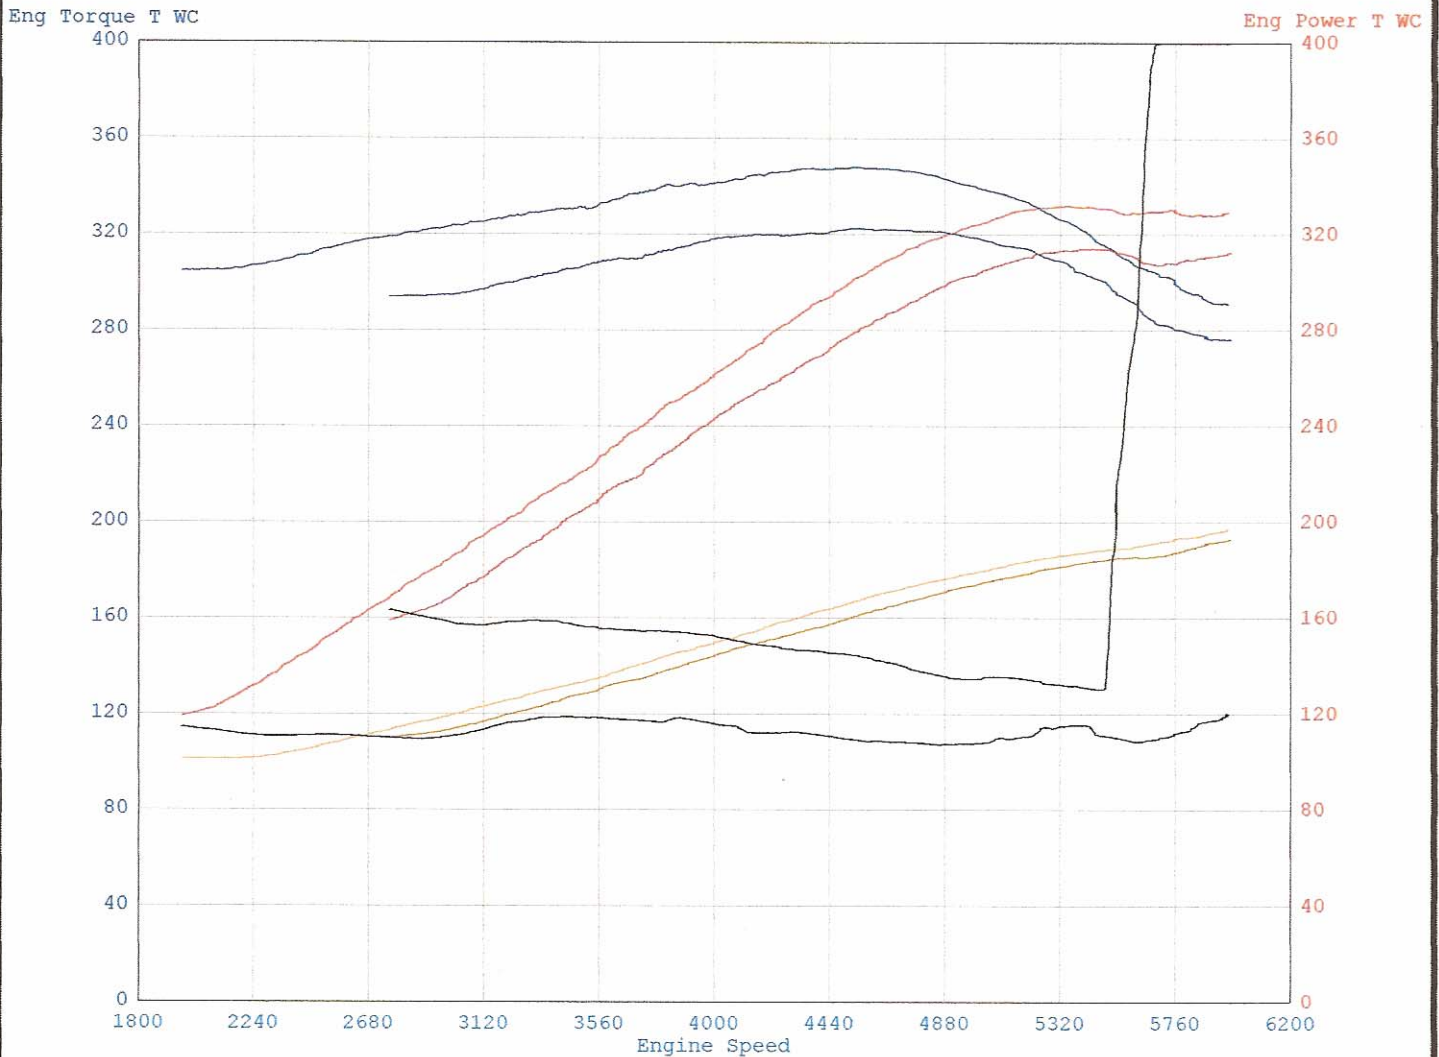

Mustang Dynamometer Test Report

Updates, Documentation & More At
www.MustangDyne.com
Or Call 1-330-963-5400

Straightline Performance

12655 Old Plank Rd,
New Lenox, IL 60451
Phone: 815.485.7741 / - Fax: /

Date Printed : 2007/10/19 Filter Mode : FIR
Time Printed : 13:14:26 Filter Value : 99

Run#	License	Owner	Acquired	Test Comments
1	384 3225	Thomпсо	10/19 12:55:00	
2	384 3225	Thomпсо	05/05 11:12:27	
3				

Channel / Run	Min			Max			Avg		
	1	2	3	1	2	3	1	2	3
PAU Force (Lbs)	227	248		443	433		343	354	
Eng Torque T WC (Ft-Lb)	291	276		348	322		325	305	
Eng Power T WC (HP)	119	159		332	314		257	263	
AFR (Ratio)	12.7	13.3		13.0	20.0		12.8	14.8	